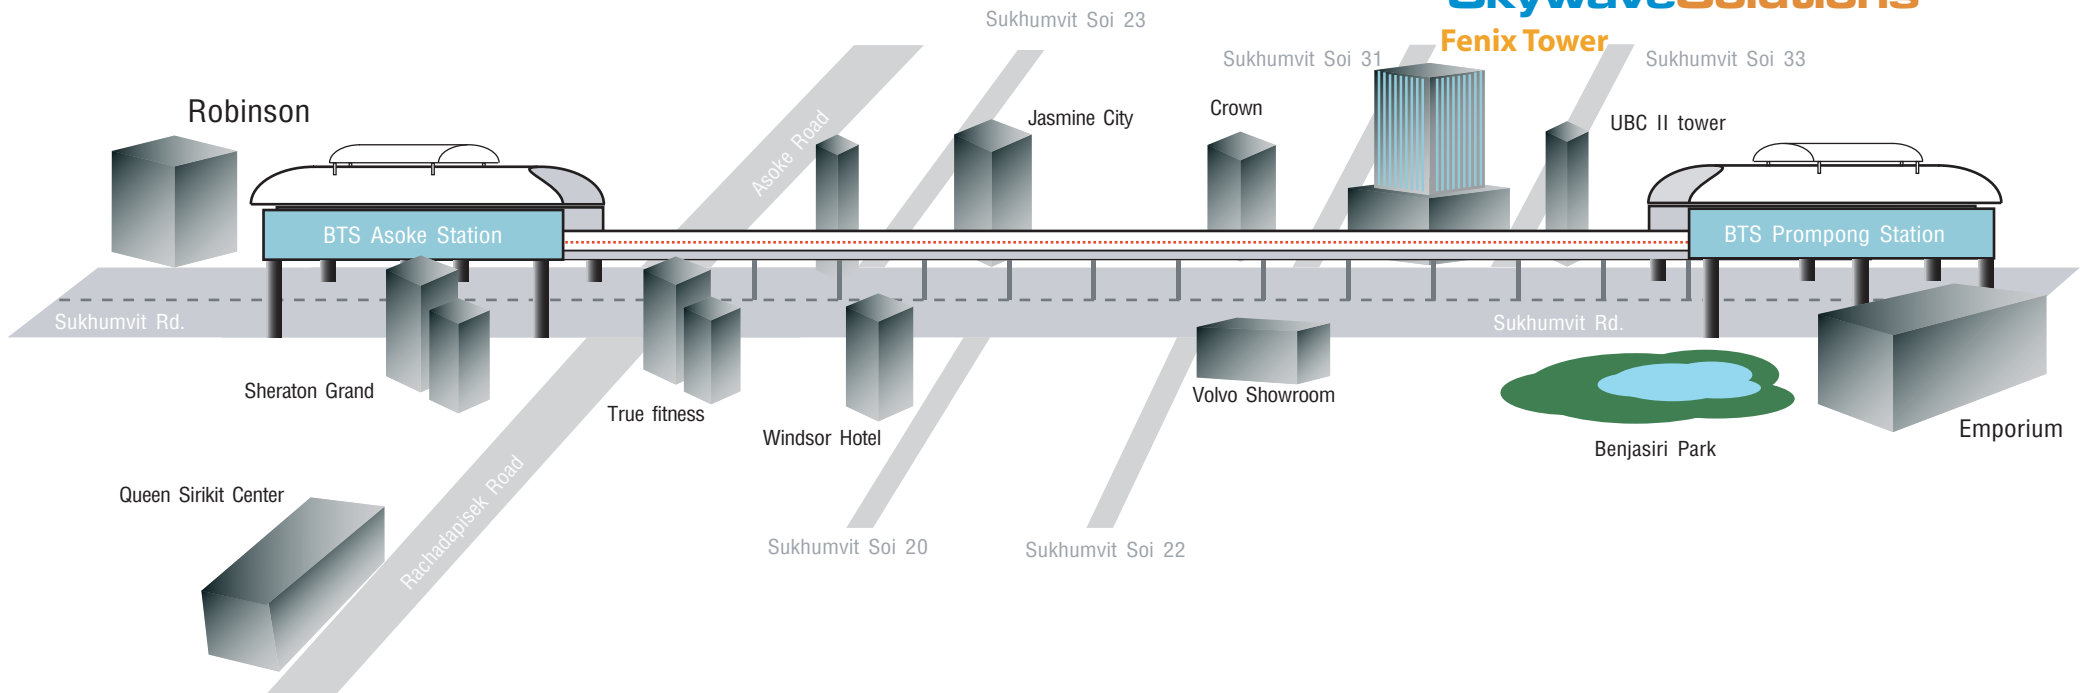

SkywaveSolutions

Skywave Solutions (Thailand) Co., Ltd.

**10th Floor, Fenix Tower
571 Sukhumvit Road
Klong Toey Nua Wattana
Bangkok 10110, Thailand**